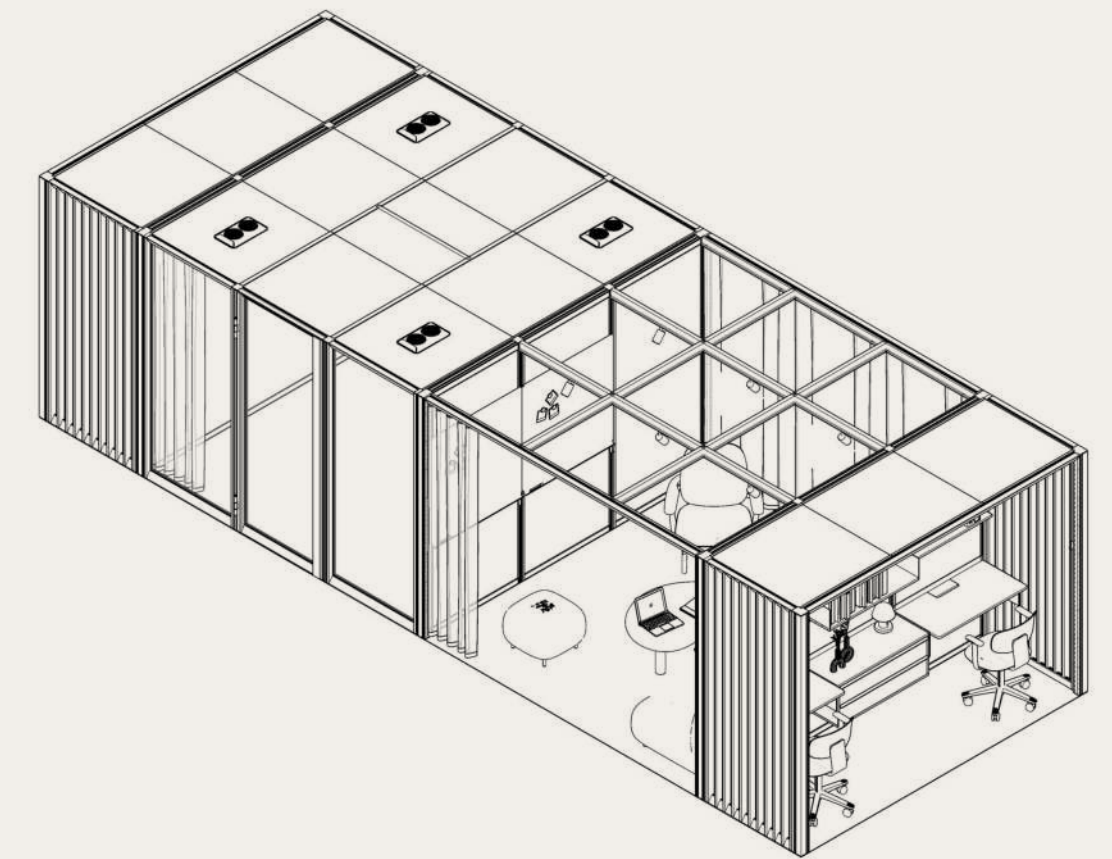

MUTE.

OmniRoom

OmniRoom | MUTE.

The game-changing modular room-in-room system. A new level of comfort and flexibility.

The most complex and flexible office system

Countless ways of arranging employees' comfort.
Mix, arrange and rearrange easily to build a flexible,
human-centered workspace.

Ultimately comprehensive

From space dividers, to small free-standing rooms, to big multi-functional hubs. OmniRoom can serve any office purpose.

Modular to its core

Room 

Open room 

Mutlifunctional hub 

The room for every office task

Choose from 100+ ready-to-use rooms of different functions and sizes. Designed by architects. Based on real office floorplans.

Meet

32 ready-to-use meeting spaces with wall-mounted shelves and cabinets

Work

23 ready-to-use workstations for sitting and standing; personal spaces or hot desks

Lounge

16 configurations for chill out areas that prioritize comfort and relaxation

Support

6 complementary rooms, essential to office management, incl. cloakroom and copy point