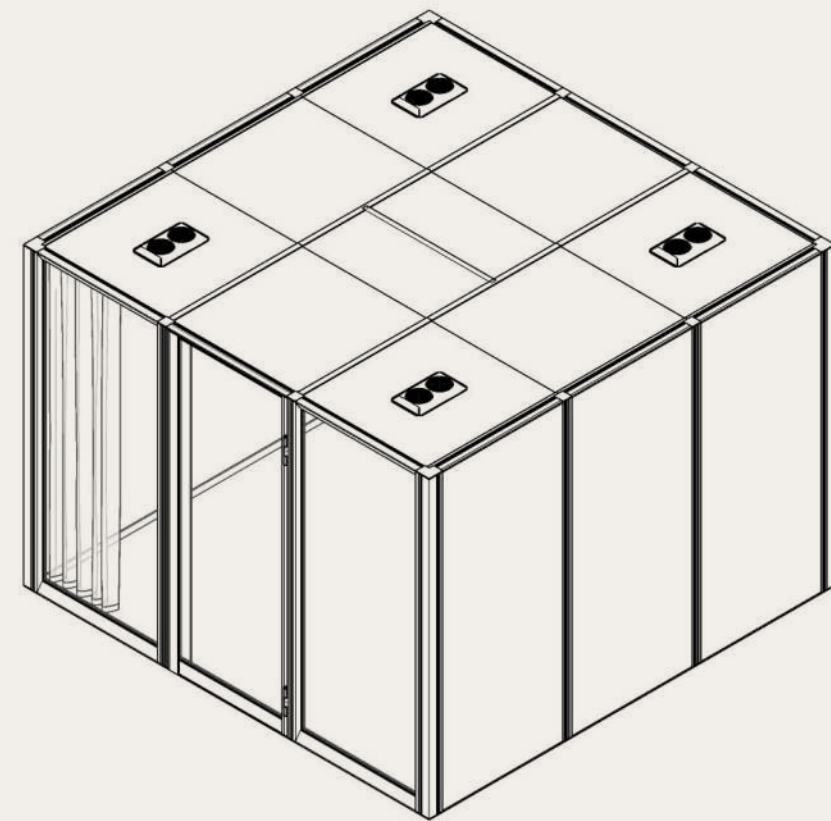

MUTE.

OmniRoom

OmniRoom | MUTE.

The game-changing modular room-in-room system. A new level of comfort and flexibility.

The most complex and flexible office system

Countless ways of arranging employees' comfort.
Mix, arrange and rearrange easily to build a flexible,
human-centered workspace.

Ultimately comprehensive

From space dividers, to small free-standing rooms, to big multi-functional hubs. OmniRoom can serve any office purpose.

Modular to its core

Room 

Open room 

Mutlifunctional hub 

The room for every office task