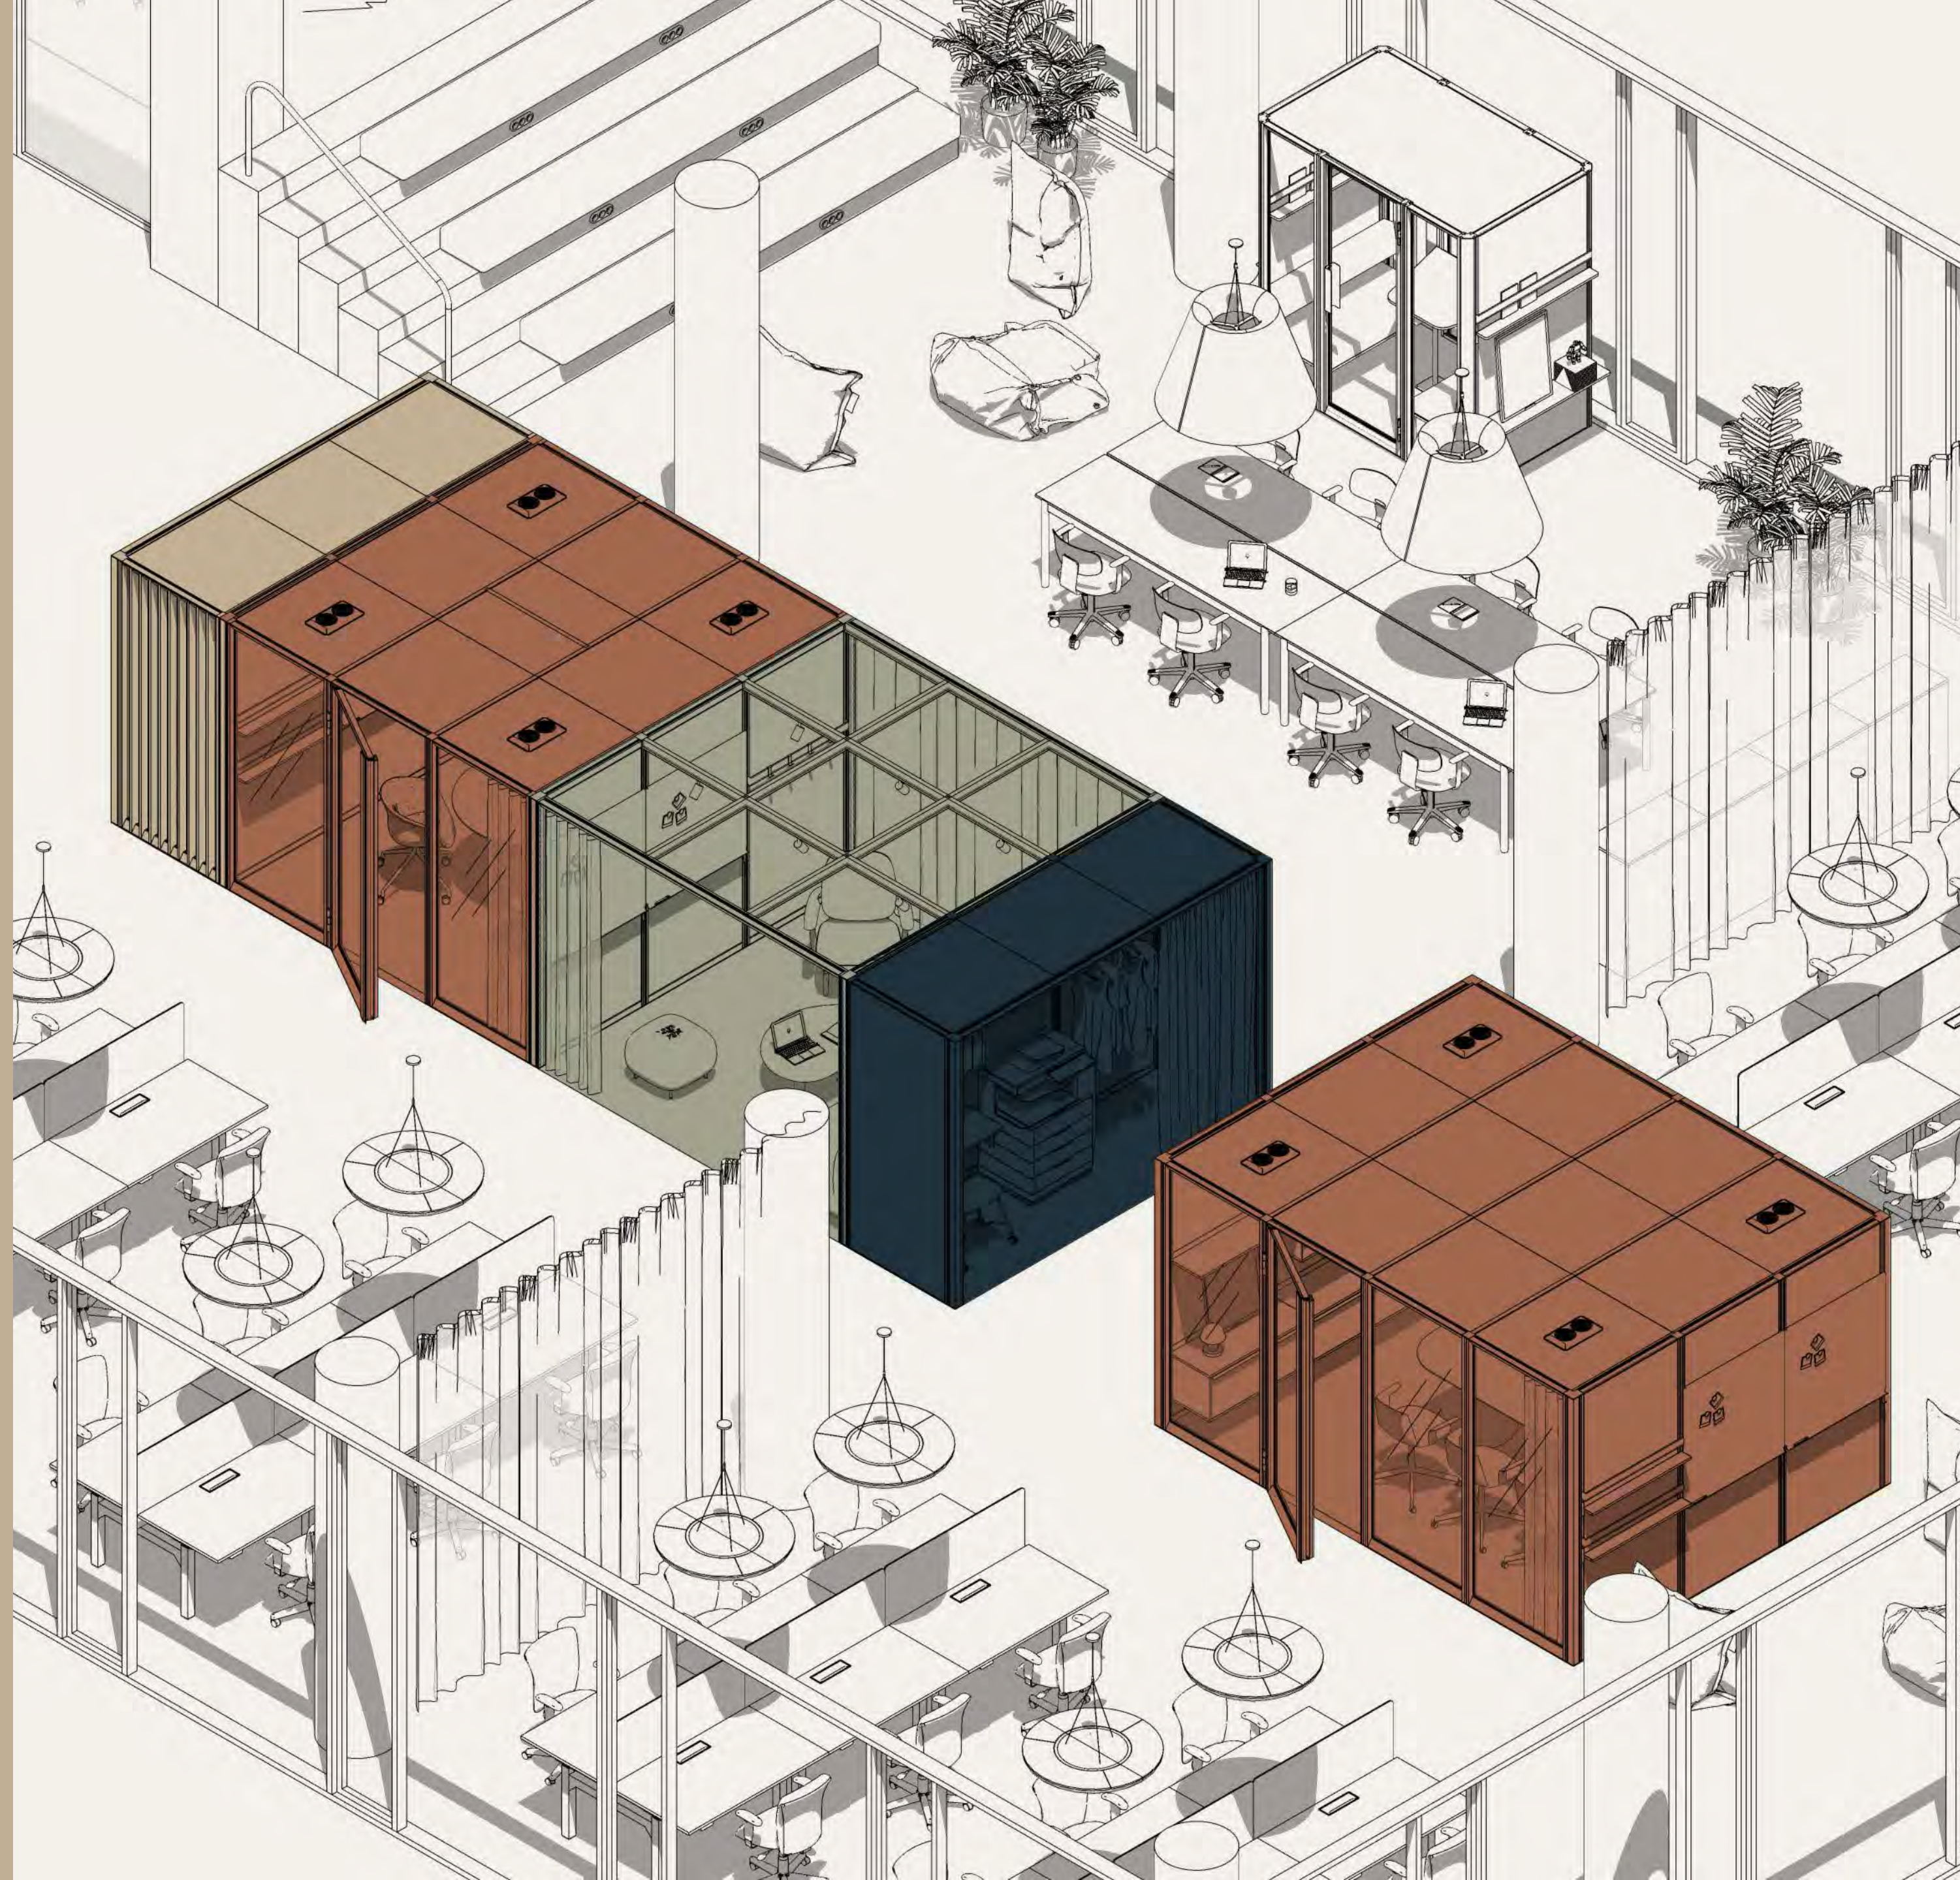

MUTE.

OmniRoom

OmniRoom | MUTE.

The game-changing modular room-in-room system. A new level of comfort and flexibility.

The most complex and flexible office system

Countless ways of arranging employees' comfort.
Mix, arrange and rearrange easily to build a flexible,
human-centered workspace.

Ultimately comprehensive

From space dividers, to small free-standing rooms, to big multi-functional hubs. OmniRoom can serve any office purpose.

Modular to its core

Room 

Open room 

Mutlifunctional hub 

The room for every office task